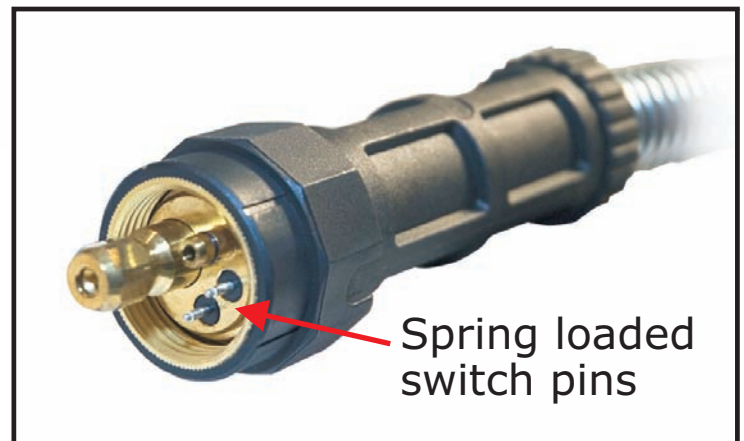

# MB36 Mig Torch

***A robust German high quality torch in the upper performance range for industrial applications.***

Rating: 335 A mixed gas (60%)  
Wire diam.: 1.0-1.2 mm  
Gas flow rate: 12 l/min

Available in either:-